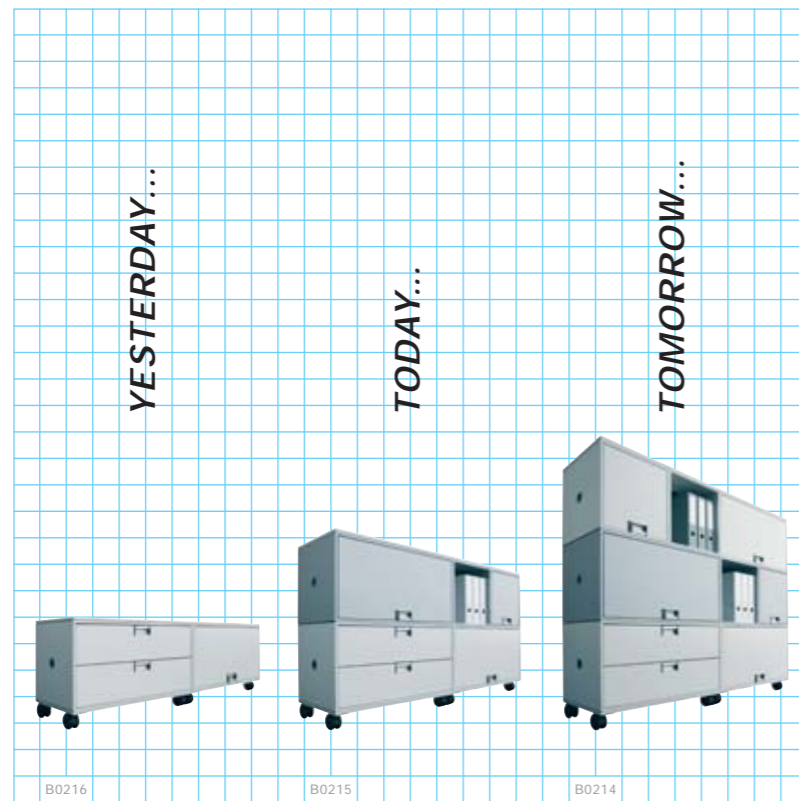

An infinitely flexible system. Not a mathematical equation for the Nobel Prize, but a prize-winning furniture concept. High-quality materials, well thought-out modular principle and incredible extension possibilities. Personalized configuration, depending on usage. All within four walls. And because no-one knows what the future holds, FlexBox prepares you for everything.

Mobile FlexBox. Make your (business) life easier by taking it with you. So simple, so universal. The dimensions of the small FlexBox (400 x 400 x 400mm) are an ideal size. FlexBox also comes in bigger sizes: 800 x 400 x 400mm. Discover all the possibilities?

FLEXBOX

Design based
on people
Stefan Brodbeck
Designer
of FlexBox

Innovation Award Architecture and Office. The magazine AIT, awarded FlexBox the innovation award for architecture and office in the category, products of architectural quality, during Orgatec 2004.