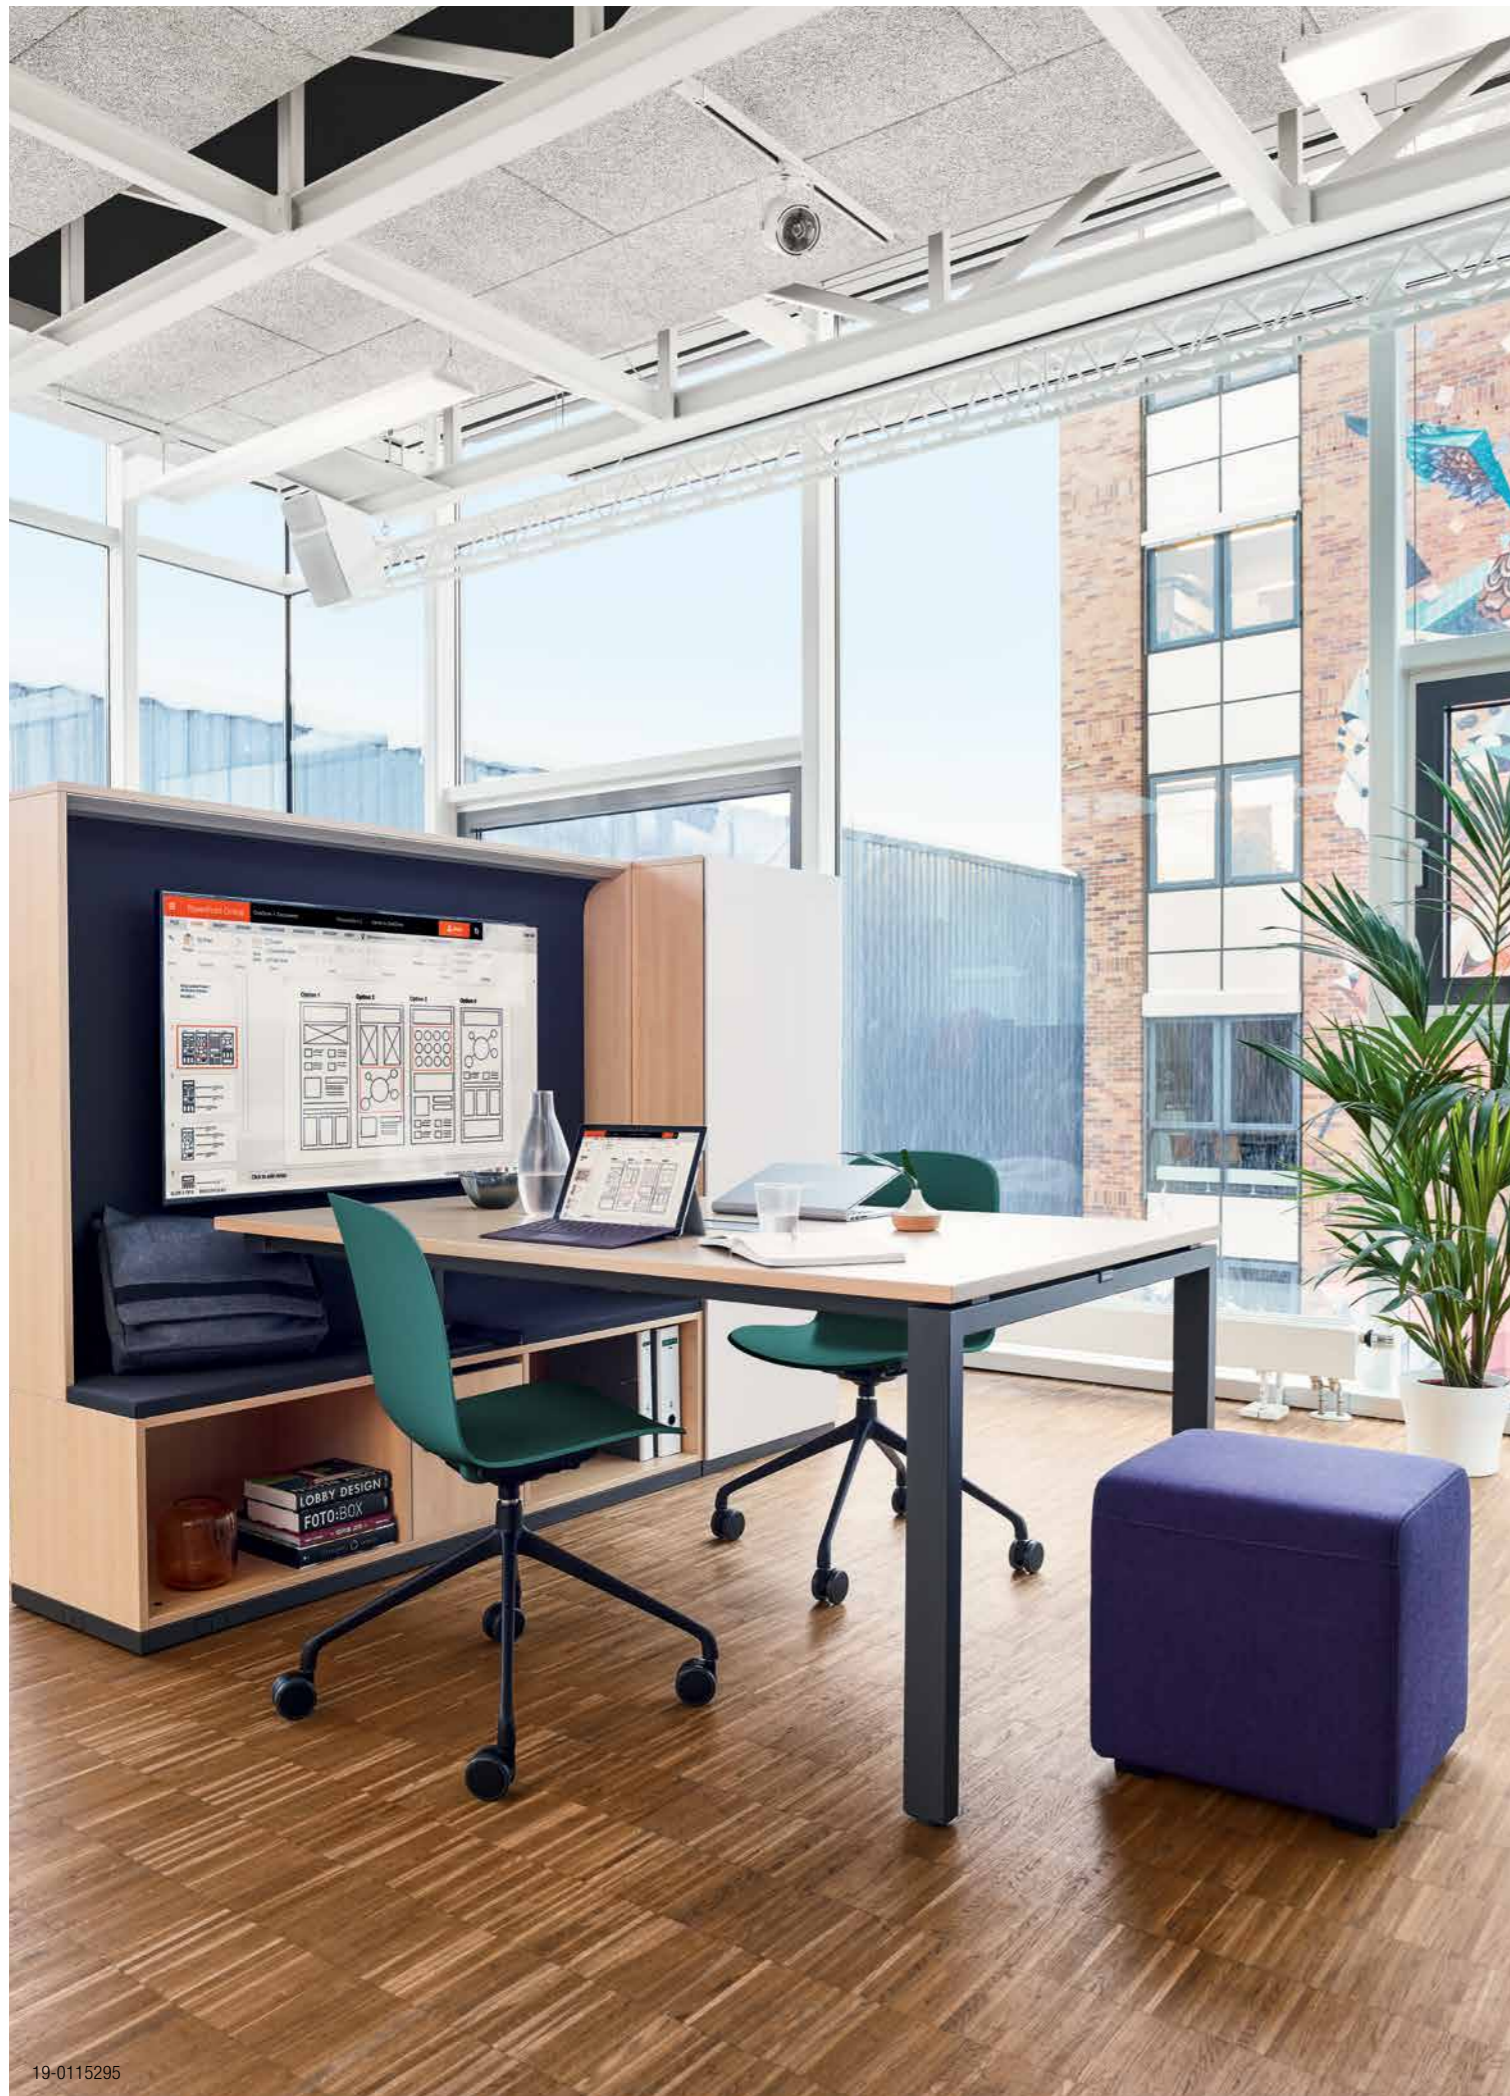

Steelcase

19-0115295

A fluid design melody

Today, work is fluid. It happens everywhere in the office as people shift from concentrating to collaborating and back again, creating new emerging workspaces and reshaping what the modern workplace looks like.

A cavatina is a simple melody in music. And like its name, Cavatina's vast family of chairs carry a fluid design melody across the evolving office landscape, expressing a cohesive range of performance in an inspiring and signature way.

19-0120389

VERSATILITY – PURPOSE FOR ANY SPACE

The open-plan workplace continues to be the answer for many organisations looking to inspire creativity in their employees. With many modes of work happening in the same space, furniture needs to be flexible and versatile. Cavatina provides a range of seating solutions that fits any occasion and can seamlessly adapt from one setting to the next.

SOPHISTICATED AESTHETIC

Inspired by the 70s and designed by Italian design studio Odo Fioravanti, Cavatina brings a sophisticated aesthetic to the modern workplace. With a wide range of colours and material options such as wood, plastic and upholstery, Cavatina offers customisable style.