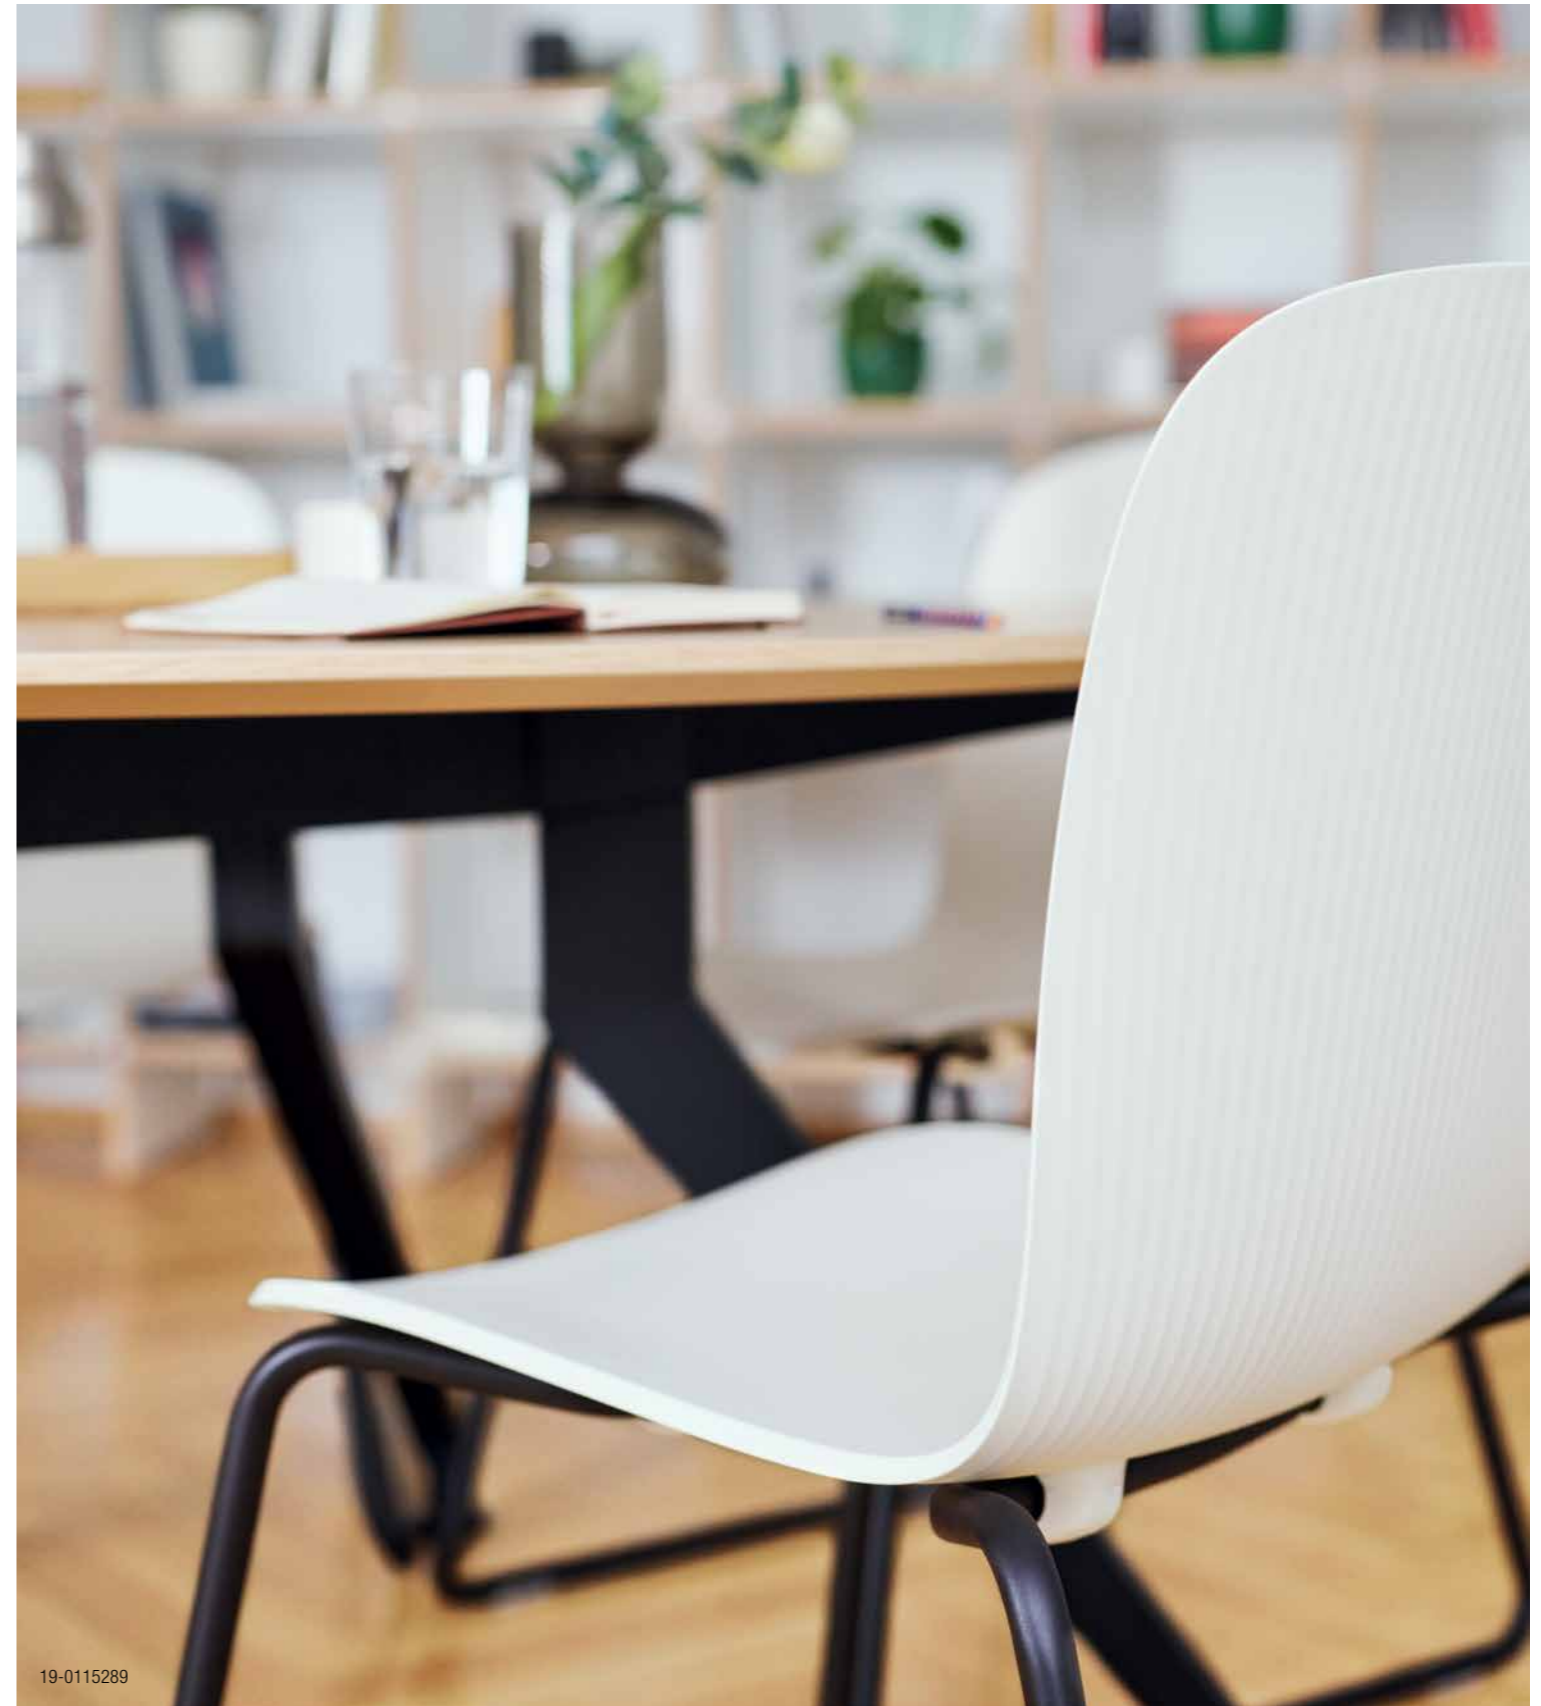

Steelcase®

19-0115289

Cavatina
Seating

Visit Steelcase.com

facebook.com/Steelcase twitter.com/Steelcase youtube.com/SteelcaseTV

Concept and Design / Steelcase
19-E0000387D 05/19 © 2019 Steelcase Inc. All rights reserved. All specifications subject to change without notice.
Printed on at least 60% recycled paper. Cert no. BV-COC-858659. Printed in France by OTT Imprimeurs – Wasselonne.

Steelcase