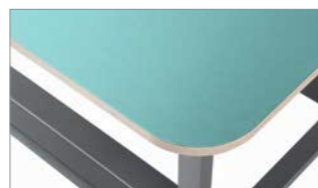

STATEMENT OF LINE

Single Bench

Length: 1600, 1800, 2000, 2200, 2400 mm
Width: 1000, 1200 mm

Double Bench

Length: 2822, 3222, 3622, 4022, 4422 mm
Width: 1000, 1200 mm

SURFACE MATERIALS

Surface materials shown in brochure:

TOP

- White Mountain Larch R006
- Plywood
- Clay Wenge 2LCW

BASE

- Platinum Metallic SL
- Burnished Bronze 4B23
- Raw Metal with Clear Coat

Colors are representative and may vary slightly from actual material.

For further options visit us online.

SUSTAINABILITY

EPD - Environmental Product Declaration

FOOTREST

CABLE MANAGEMENT

UNIQUE FINISHES

Linoleum

19-0129619

Steelcase®

Visit steelcase.com

- facebook.com/Steelcase
- twitter.com/Steelcase
- youtube.com/SteelcaseTV

Concept and Design / Steelcase
19-E0000532 01/20 © 2020 Steelcase Inc. All rights reserved. All specifications subject to change without notice.
Printed on at least 60% recycled paper. Cert no. BV-COC-858659. Printed in France by OTT Imprimeurs – Wasselonne.

FrameFour WorkBench
Benching

Steelcase