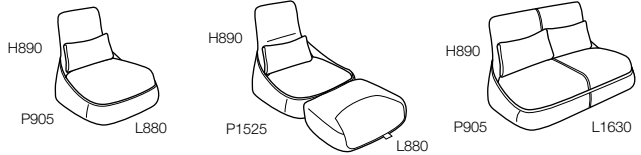

PRODUCT SPECS

DETAILS

Product Features

Three versions:

- Single flip lounge
- Single fixed lounge
- 2 seater sofa

Made out of:

Frame: 100% plywood.

Wrap: 100% recyclable upholstered ABS plastic.

Rear and side storage pockets.

Pillow included.

Flip lounge features include: handle to open out the lounge, footpad with Ultra Fusion durable fabric or Elmosoft leather, and hidden cable pass-through.

Available in 6 standard Hexa fabric colors designed by Patricia Urquiola exclusively for Hosu.

Also available in all Elmosoft leather colour palette (monochrome leather recommendation by Patricia Urquiola).

Statement of Line

Product Features

Surface Materials

Hexa Fabric

Ultra Fusion Fabric (100% polyurethane)

Elmosoft Leather Curated Palette by Patricia Urquiola

Pull Tab Colors