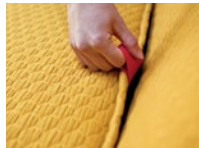

Product Features

PULL HANDLE